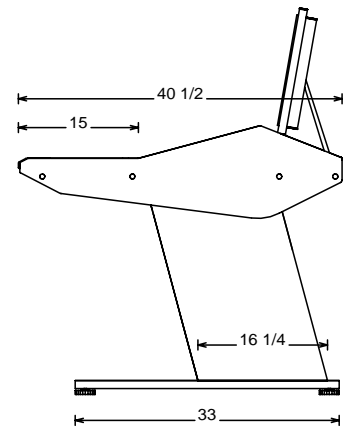

The Multi - Station

2 Bay Footprint & Dimensions

from Sterling Modular

Avid Artist Series

Shown with optional speaker platforms and LCD arms

Edit / Mix / Master

Compose / Record

Workstation (large keyboards)