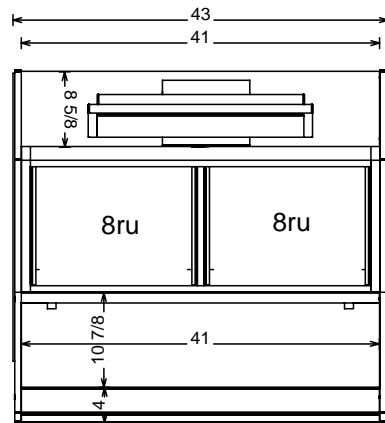

The Multi - Station

2 Bay Footprint & Dimensions

from Sterling Modular

Avid Artist Series

Shown with optional speaker platforms and LCD arms

Edit / Mix / Master

Compose / Record

Workstation (large keyboards)