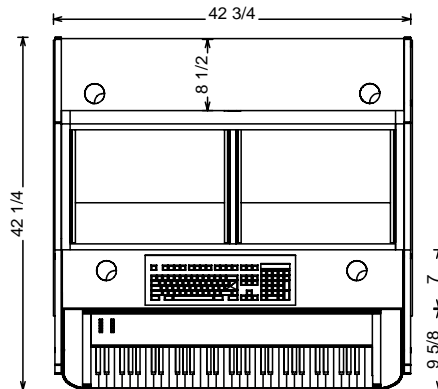

The Multi - Station

2 Bay Footprint & Dimensions

from Sterling Modular

Avid Artist Series

Shown with optional speaker platforms and LCD arms

Edit / Mix / Master

Compose / Record

Workstation (large keyboards)