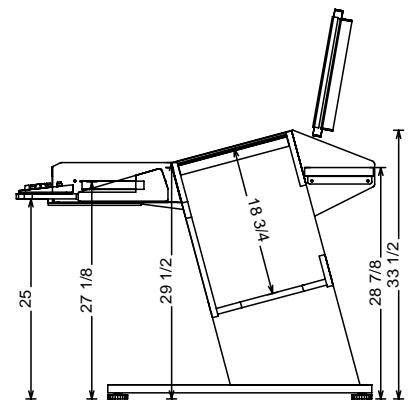

Choose your weapon