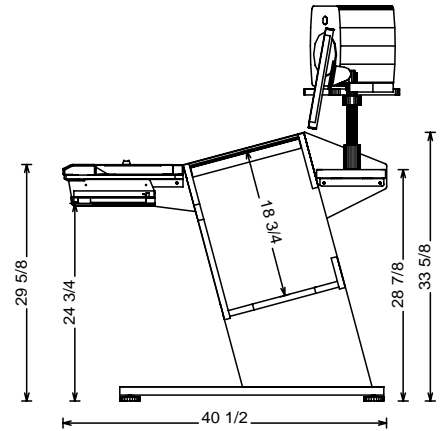

The Multi - Station

2 Bay Footprint & Dimensions

from Sterling Modular

Avid Artist Series

Shown with optional speaker platforms and LCD arms

Edit / Mix / Master

Compose / Record

Workstation (large keyboards)