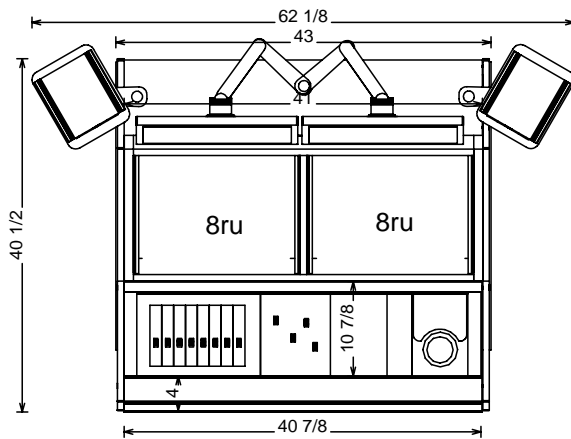

The Multi - Station

2 Bay Footprint & Dimensions

from Sterling Modular

Avid Artist Series

Shown with optional speaker platforms and LCD arms

Edit / Mix / Master

Compose / Record

Workstation (large keyboards)