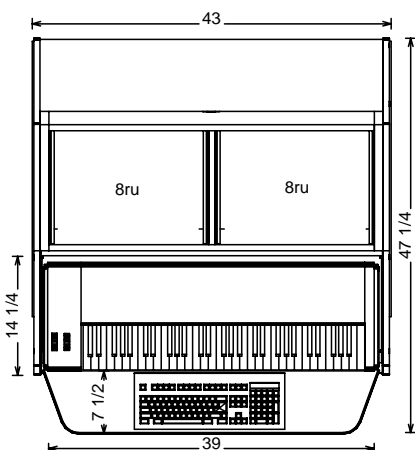

The Multi - Station

2 Bay Footprint & Dimensions

from Sterling Modular

Avid Artist Series

Shown with optional speaker platforms and LCD arms

Edit / Mix / Master

Compose / Record

Workstation (large keyboards)