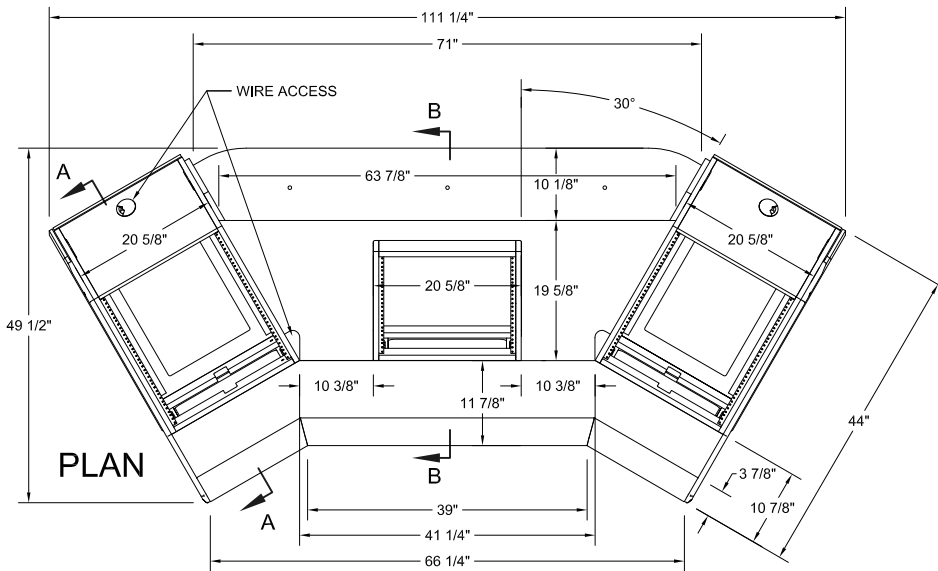

# Plan F Center Rack - Console Specifications

Shipping Info
Number of Boxes - 7
Shipping weight - 337 Lbs

SECTION A-A

SECTION B-B

FRONT

RIGHT SIDE