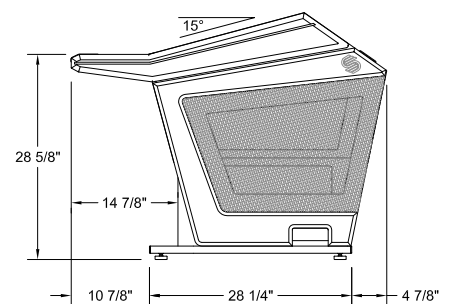

# Plan F Center Rack - Console Specifications

Shipping Info
Number of Boxes - 7
Shipping weight - 337 Lbs

SECTION A-A

SECTION B-B

FRONT

RIGHT SIDE