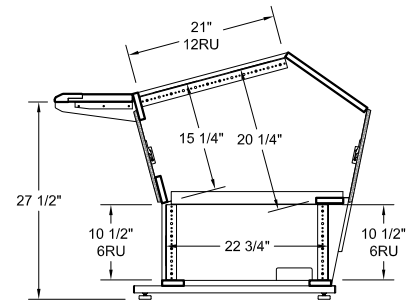

# Plan F Center Rack - Console Specifications

Shipping Info
Number of Boxes - 7
Shipping weight - 337 Lbs

SECTION A-A

SECTION B-B

FRONT

RIGHT SIDE