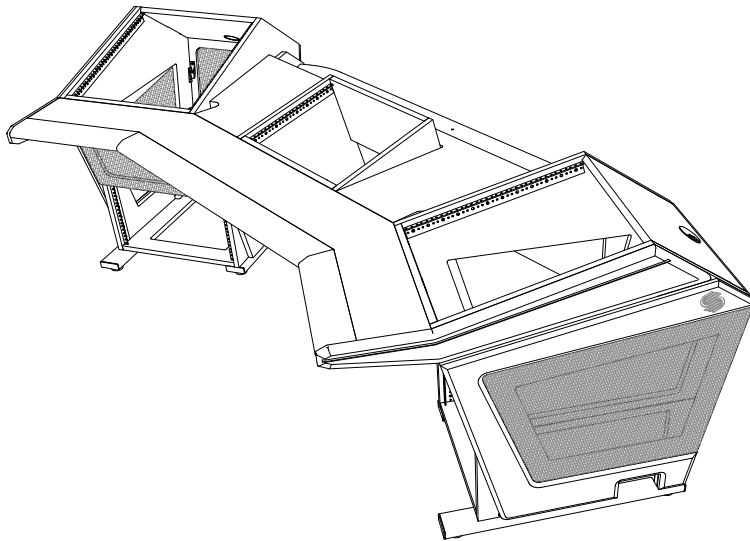

# Plan F Center Rack - Console Specifications

Shipping Info
Number of Boxes - 7
Shipping weight - 337 Lbs

SECTION A-A

SECTION B-B

FRONT

RIGHT SIDE