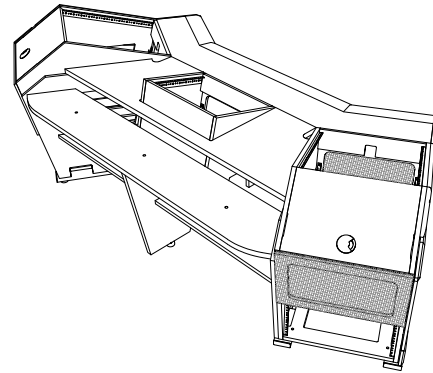

# Plan F Center Rack - Console Specifications

Shipping Info
Number of Boxes - 7
Shipping weight - 337 Lbs

SECTION A-A

SECTION B-B

FRONT

RIGHT SIDE