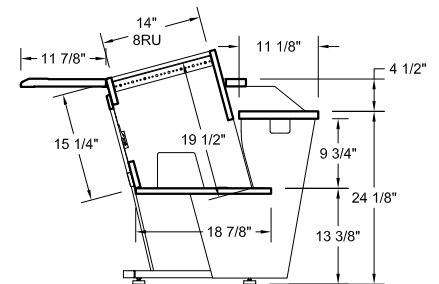

# Plan F Center Rack - Console Specifications

Shipping Info
Number of Boxes - 7
Shipping weight - 337 Lbs

SECTION A-A

SECTION B-B

FRONT

RIGHT SIDE