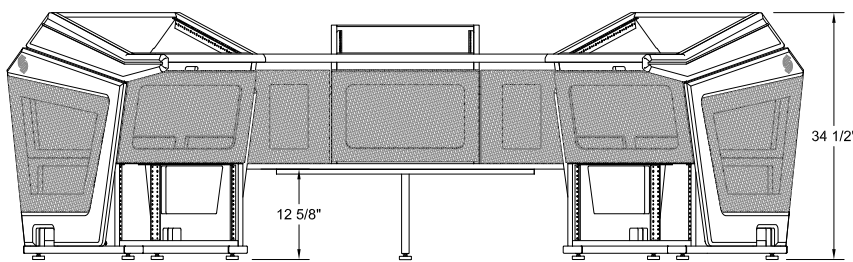

# Plan F Center Rack - Console Specifications

Shipping Info
Number of Boxes - 7
Shipping weight - 337 Lbs

SECTION A-A

SECTION B-B

FRONT

RIGHT SIDE