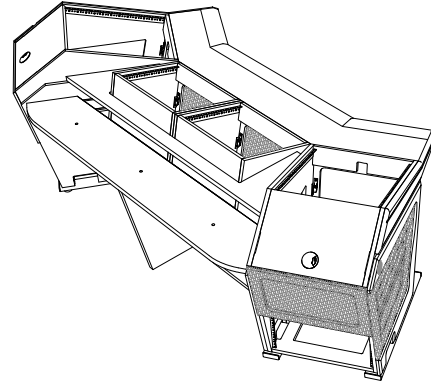

Plan F Dual Rack - Console Specifications

Shipping Info
Number of Boxes - 8
Shipping weight - 369 Lbs