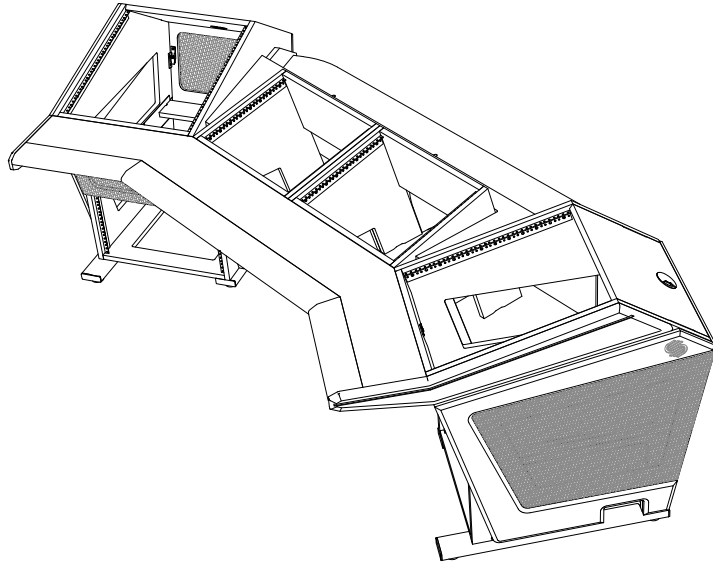

Plan F Dual Rack - Console Specifications

Shipping Info
Number of Boxes - 8
Shipping weight - 369 Lbs